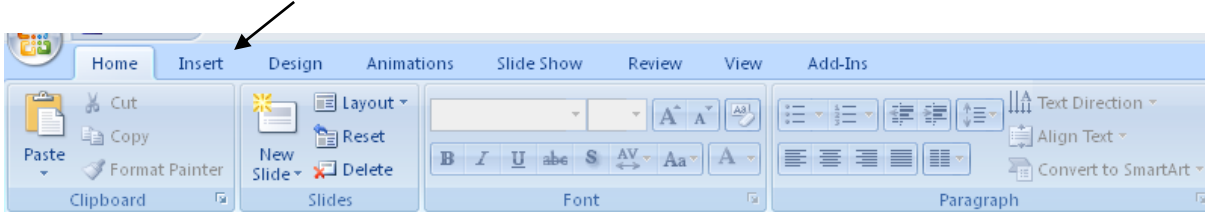

Insert a photo into PowerPoint or Word

Open up the slide that you want to add the picture to.

Click on the Insert menu

Click on Picture

Go to the folder that contains the photo that you want
Press insert.