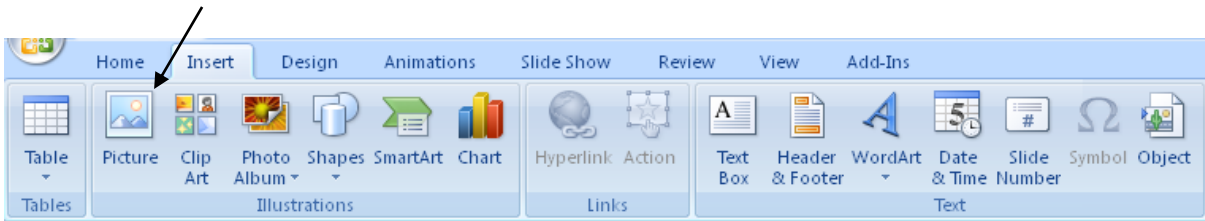

Insert a photo into PowerPoint or Word

Open up the slide that you want to add the picture to.

Click on the Insert menu

Click on Picture

Go to the folder that contains the photo that you want
Press insert.